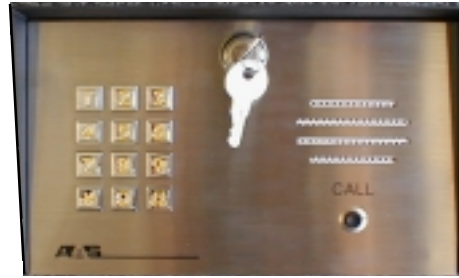

APOLLO Gate Operators, Inc.

1250 Intercom

Indoor Station

Gate Station w / Keypad

The Apollo 1250 Intercom provides communication between the house and gate entrance while controlling gate access from the house or a 50 code programmable keypad at the gate entrance.