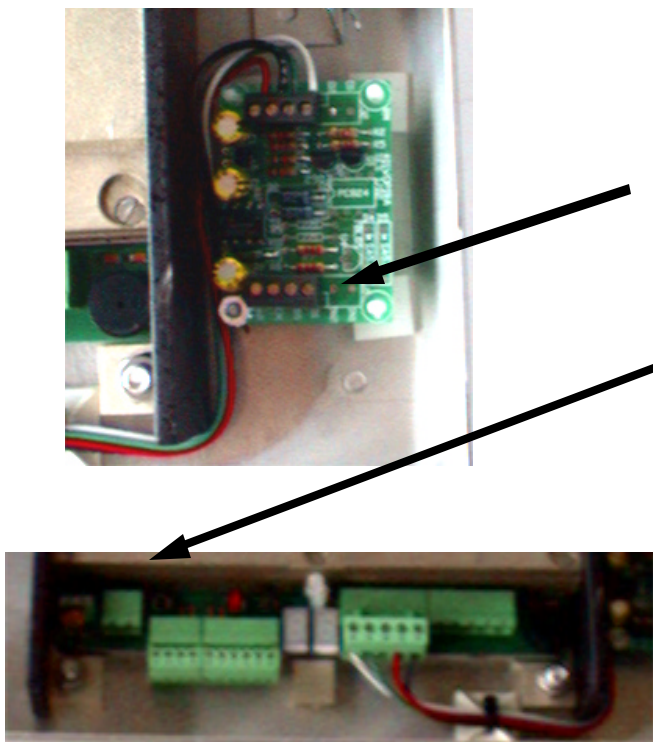

- 1) Remove the 4 screws on the top of the front cover .

- 2) Remove the 4 antenna cover screws to expose the power and reader wiring connections.

- 3) Wire the Red wire (Pwr) from a Weigand cable (Belden 9940 or equiv) into Pin 1 of 4 pin connector.

- 4) Wire the Black wire (Com) from a Weigand cable into Pin 2 of 4 pin connector.

- 5) Wire the Green wire (D0) from a Weigand cable into Pin 3 of 4 pin connector.

- 6) Wire the White wire (D1) from a Weigand cable into Pin 4 of 4 pin connector

Power and Ground Hookup

- 7) Wire the red wire (+ 12-24 VDC) from a power supply cable into pin 1 of 2 pin connector JP-3. If using supplied power supply, wire the white/black wire to pin 1.

- 8) Wire the black wire (-) from a power supply cable into pin 2 of 2 pin connector JP-3. If using supplied power supply, wire the black wire to pin 2. Install cable grommets, protect cables, and seal holes.

- 9) Attach a wire to a good earth ground, or a cold-water ground. Any of the mounting hole screws may be used.

The reader **must** be connected to a good earth ground with at least # 16 ga. stranded wire. This wire **MUST** be a minimum of 16 ga. connected to a ground rod or cold water pipe. The maximum wire length is 50 feet. Surge damage protection built into the reader diminishes if you do not provide an adequate earth ground.