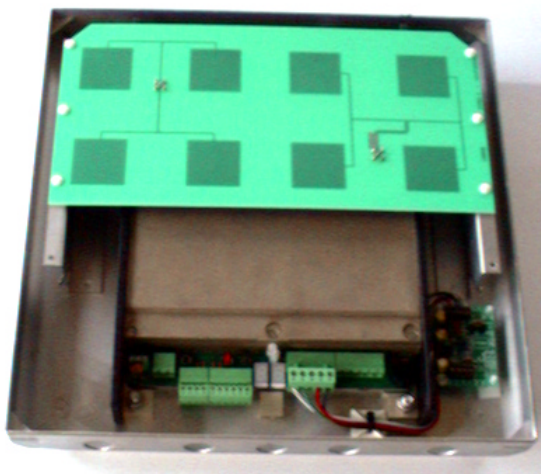

Long Range Proximity Reader

LRP2C20

***Select
Engineered
Systems, Inc.***

LRP2C20 Proximity Reader HOOK-up

The LRP2C20 Proximity reader is designed for indoor or outdoor use for reading cards up to 20 feet away.

- 1) Remove the 4 screws on the top of the front cover .

- 2) Remove the 4 antenna cover screws to expose the power and reader wiring connections.

- 3) Wire the Red wire (Pwr) from a Weigand cable (Belden 9940 or equiv) into Pin 1 of 4 pin connector.

- 9) Attach a wire to a good earth ground, or a cold-water ground. Any of the mounting hole screws may be used.

The reader **must** be connected to a good earth ground with at least # 16 ga. stranded wire. This wire **MUST** be a minimum of 16 ga. connected to a ground rod or cold water pipe. The maximum wire length is 50 feet. Surge damage protection built into the reader diminishes if you do not provide an adequate earth ground.

Mounting Hardware

Back View of LRP2C20

The LRP2C20 may be mounted to a wall or a pipe using the supplied U-bolts.

The U-bolts are included with the hardware package containing the grommets.

Use supplied grommets.