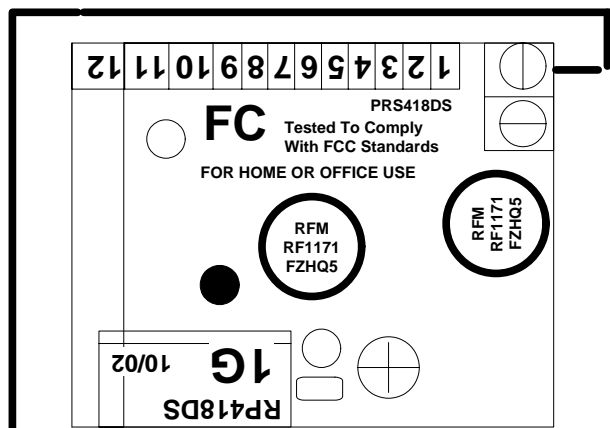

FAAC WIRELESS (PLUG-IN) RECEIVER

3 Wire Radio Receiver (DC Only)

	1	2	3
455 MPS	9	14	17
450 MPS	9	10	18
424 MPS-B	6	16	5
885 CAT	16	1	13
462 DF	22	9	24
624 MPS	6	1	7
826 MPS	6	2	7
844 MPS	1	2	7
746 MPS	5	2	6
401 MPS	6	5	7

PLUGS INTO

455 MPS	J2
450 MPS	J4
424 MP-B	M5
885 CAT	J6
462 DF	J4
624 MPS	J4
826 MPS	J1
844 MPS	J1
746 MPS	J1
401 MPS	J1

4 Wire Radio Receiver (DC Only)

	NO	COM	+	-
455 MPS	9	14	17	15
450 MPS	18	19	9	10
424 MP-B	16	19	5	6
885 CAT	1	5	13	16
462 DF	9	22	22	25
624 MPS	1	5	7	6
826 MPS	2	6	7	6
844 MPS	2	1	7	6
746 MPS	2	1	6	5
401 MPS	5	6	7	9

TITLE: Radio Receivers	
DRAWN BY: FAAC Technical Dept.	DATE: 4/2/96
SCALE: NS	DRAWING: 1 OF 1
COMPANY: FAAC International, Inc.	