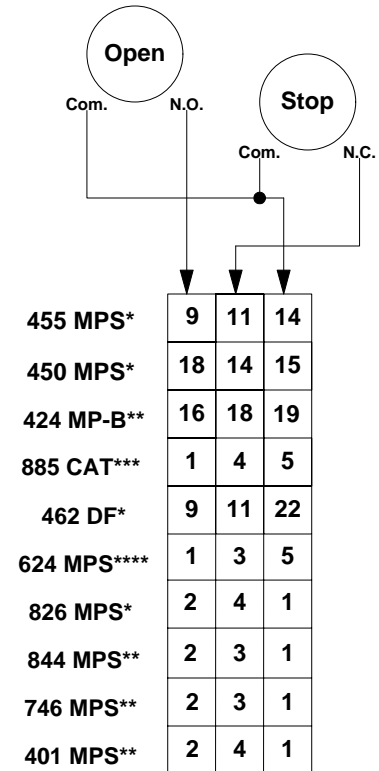

**Push Button Switch
(indoor)**

TITLE: FAAC Switches	
DRAWN BY: FAAC Technical Dept.	DATE: 10/31/02
SCALE: NS	DRAWING: 1 OF 1
COMPANY: FAAC International, Inc.