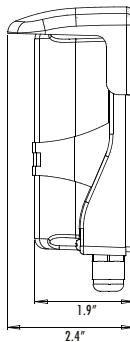

## Features:

- LONG RANGE PHOTOCELL
- Retro-reflective & Through beam type
- Infrared LED element
- NEMA 4X(IP-66) waterproof/cable gland
- PC upper casing, anti fog/dew/rain
- Round shape reflector-Dia.: 3¼ inches
- Input volt.: 12~250VAC/DC
- Twin colors LED indicator for beam alignment
- Tamper switches included

## Specifications:

Model No.	iGAZER50LR
Type	Retro-Reflective
Input Volt.	12~250VAC/DC (Non Polarity)
Tx LED Element	Infrared LED/Wave length 940 nm
Beam Spreading angle	5°
Contact Capacity	0.5A/120VAC (1A/30VDC)
Response Time	10 msec
Delay Time of Relay	100 msec
Sensing Range	50 feet
LED Indicators	Red LED Off: Beam aligned / Red LED On: Beam broken Red LED flash: Beam alignment signal weak (Re-align) Green LED on: Beam aligned proper
Additional Function	Tamper switches
Wiring Connection	Terminal block / Cable gland (NEMA 4X(IP-66))
Housing Material	PC
IP	NEMA 4X(IP-66)
Environment/Storage Temp.	-13°F to 140°F / -31°F to 176°F
Dimension	4½ (L) × 2¼ (W) × 2¼ (D) inches
Solar Drain	Standby (Beam aligned) ±10%: 47mA / Trigger ±10%: 24mA

## Dimensions:

UNIT: inches