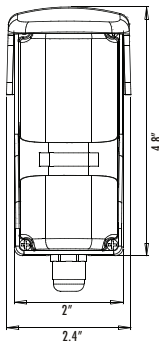

## Features:

- LONG RANGE PHOTOCELL
- Retro-reflective & Through beam type
- Infrared LED element
- NEMA 4X(IP-66) waterproof/cable gland
- PC upper casing, anti fog/dew/rain
- Round shape reflector-Dia.: 3¼ inches
- Input volt.: 12~250VAC/DC
- Twin colors LED indicator for beam alignment
- Tamper switches included

## Specifications:

Model No.	iGAZER50LR
Type	Retro-Reflective
Input Volt.	12~250VAC/DC (Non Polarity)
Tx LED Element	Infrared LED/Wave length 940 nm
Beam Spreading angle	5°
Contact Capacity	0.5A/120VAC (1A/30VDC)
Response Time	10 msec
Delay Time of Relay	100 msec
Sensing Range	50 feet
LED Indicators	Red LED Off: Beam aligned / Red LED On: Beam broken Red LED flash: Beam alignment signal weak (Re-align) Green LED on: Beam aligned proper
Additional Function	Tamper switches
Wiring Connection	Terminal block / Cable gland (NEMA 4X(IP-66))
Housing Material	PC
IP	NEMA 4X(IP-66)
Environment/Storage Temp.	-13°F to 140°F / -31°F to 176°F
Dimension	4½ (L) × 2¼ (W) × 2¼ (D) inches
Solar Drain	Standby (Beam aligned) ±10%: 47mA / Trigger ±10%: 24mA

## Dimensions:

UNIT: inches