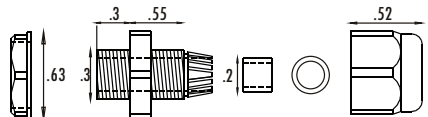

## Specifications:

Model No.	iGAZER50LR
Type	Retro-Reflective
Input Volt.	12~250VAC/DC (Non Polarity)
Tx LED Element	Infrared LED/Wave length 940 nm
Beam Spreading angle	5°
Contact Capacity	0.5A/120VAC (1A/30VDC)
Response Time	10 msec
Delay Time of Relay	100 msec
Sensing Range	50 feet
LED Indicators	Red LED Off: Beam aligned / Red LED On: Beam broken Red LED flash: Beam alignment signal weak (Re-align) Green LED on: Beam aligned proper
Additional Function	Tamper switches
Wiring Connection	Terminal block / Cable gland (NEMA 4X(IP-66))
Housing Material	PC
IP	NEMA 4X(IP-66)
Environment/Storage Temp.	-13°F to 140°F / -31°F to 176°F
Dimension	4½ (L) × 2¼ (W) × 2¼ (D) inches
Solar Drain	Standby (Beam aligned) ±10%: 47mA / Trigger ±10%: 24mA

## Dimensions:

UNIT: inches