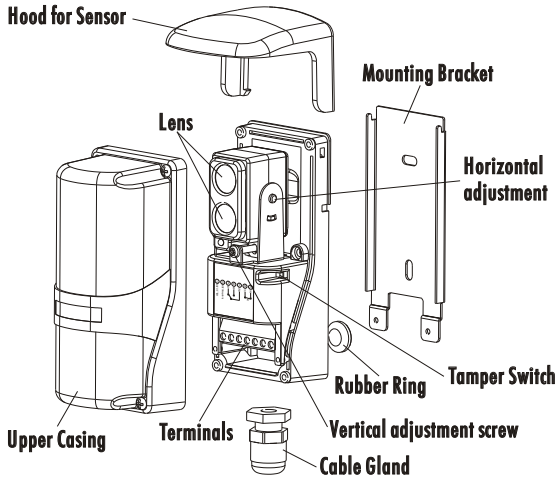

Parts Account:

Wiring Connection:

iGAZER50LR

**PWR/
Beam Alignment
LED Indicator**

①	②	③	④	⑤	⑥	⑦
AC/AC 12" 25W	AC/AC Non polarity	NC	NO	COM	TP1	TP2
		|			|	|
		|			|	|
		|			|	|
		|			|	|
		|			|	|
		|			|	|

**Additional function:
TP1/TP2 - Tamper Switches,
can be connected with control
panel or siren as burglar alarm.**

WARRANTY

The guarantee period of this product is 24 months, beginning from the manufacturer date. During this period, if the product does not work correctly, due to a defective component, the product will be repaired or replaced at the discretion of the producer. The guarantee does not cover the plastic enclosure integrity. After-sale service is supplied at the producer's factory.